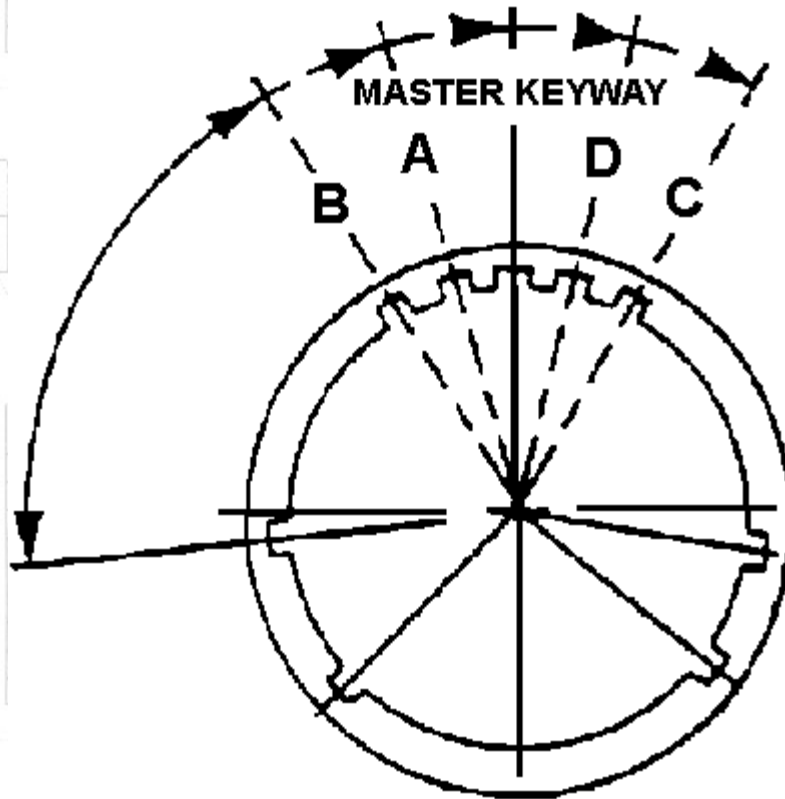

**Allen Electric
Connector Sales, inc.**

MIL-DTL-38999 SERIES I LOCKSMITH KEYING
POLARIZATION

(MACHINED IN THE SHELL)

SHELL KEYING

SHELL SIZE	ANGLES IN DEGREES				
	N	A	B	C	D
9	95	77			113
11	95	81	67	123	109
13	95	75	63	127	115
15	95	74	61	129	116
17	95	77	65	125	113
19	95	77	65	125	113
21	95	77	65	125	113