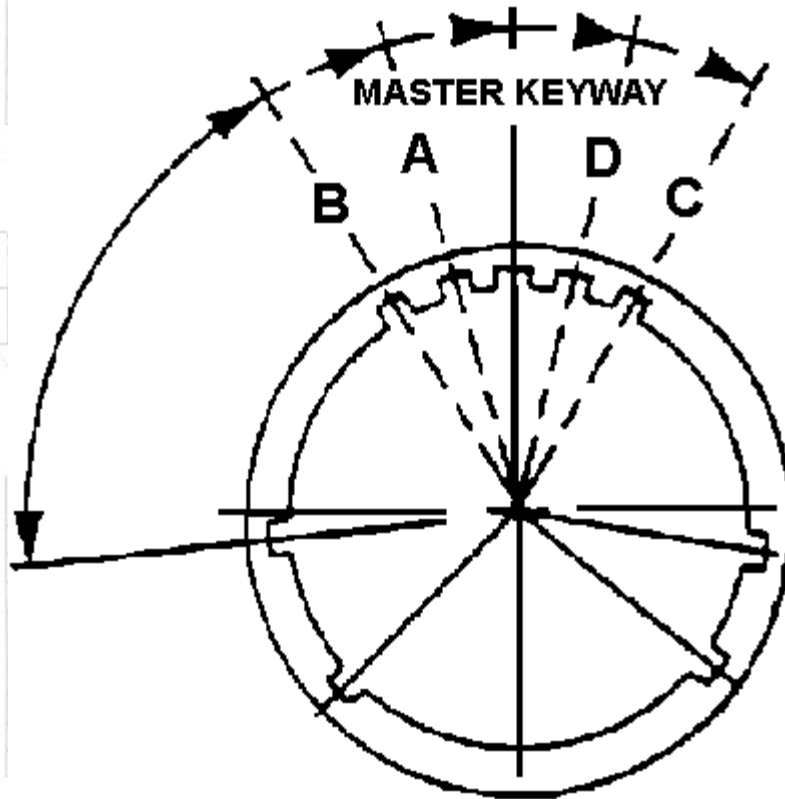

Allen Electric Connector Sales, inc.

MIL-DTL-38999 SERIES II LOCKSMITH KEYING POLARIZATION

(MACHINED INTO SHELL)

SHOWN IS THE FACE OF THE RECEPTACLE , PLUG ANGLE IS OPPOSITE

SHELL KEYING

SHELL SIZE	ANGLES IN DEGREES				
	NORMAL	A	B	C	D
8	100	182			118
10	100	86	72	128	114
12	100	80	68	132	120
14	100	79	66	134	121
16	100	82	70	130	118
18	100	82	70	130	118
20	100	82	70	130	118